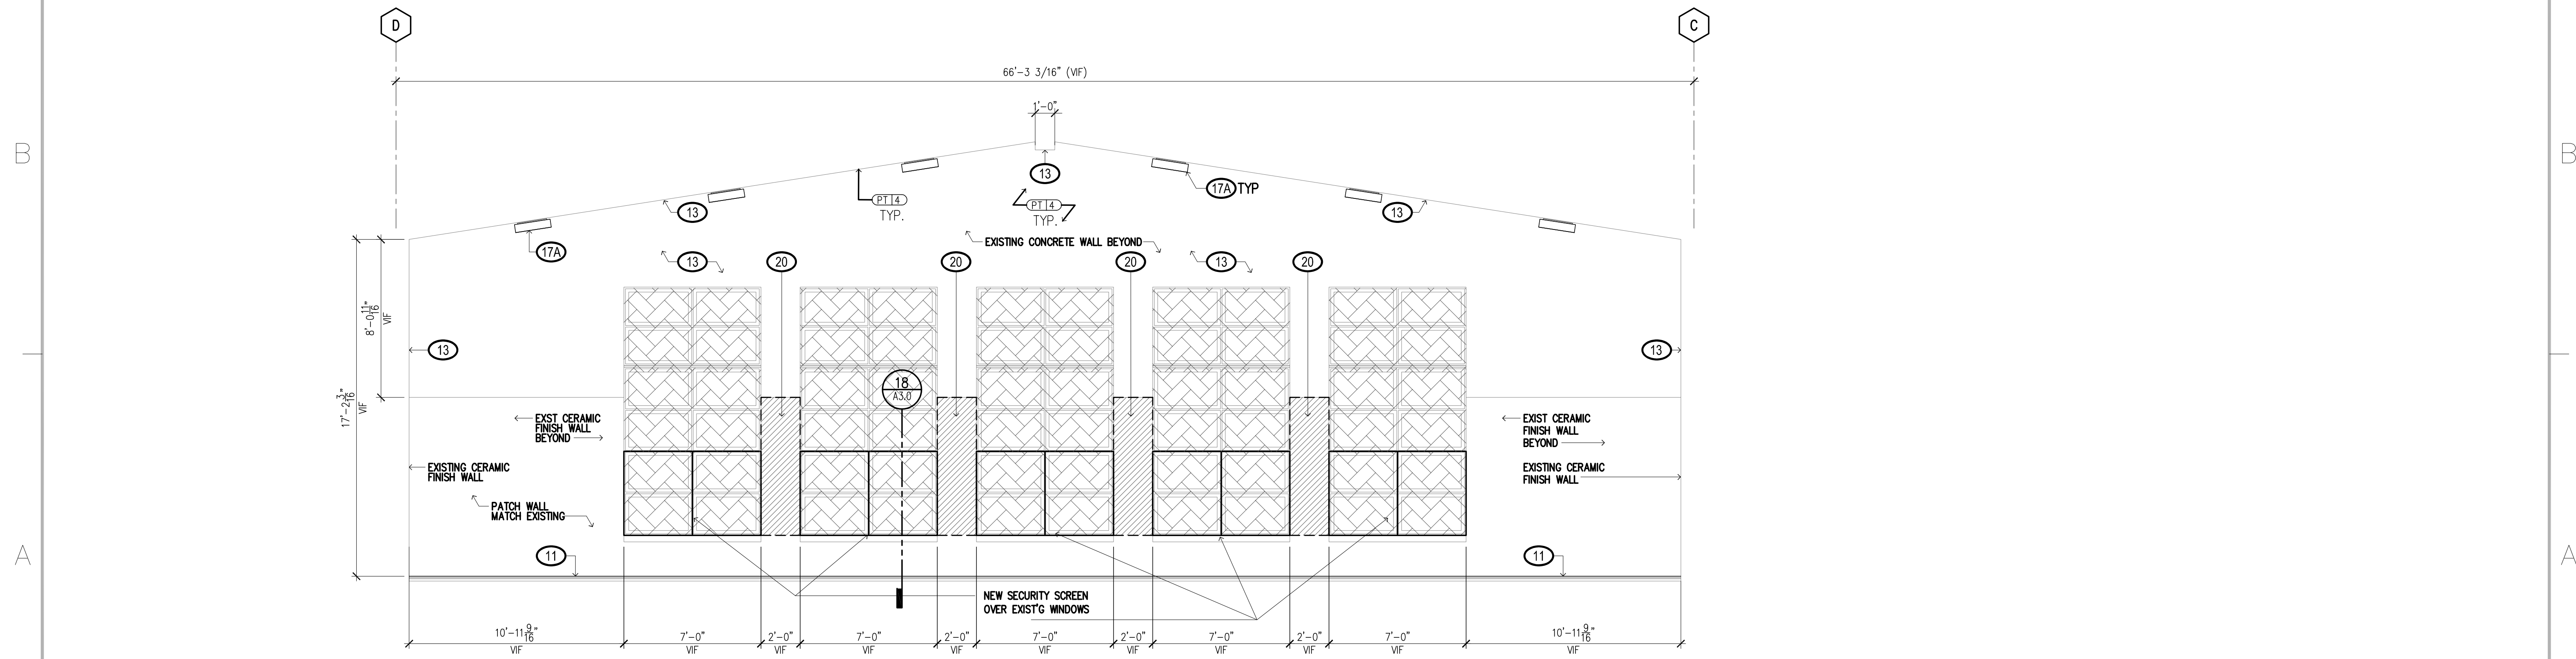

1 NEW INTERIOR ELEVATION "3"
 A2.4 SCALE: 1/4"=1'-0"

2 NEW INTERIOR ELEVATION "4"
 A2.4 SCALE: 1/4"=1'-0"